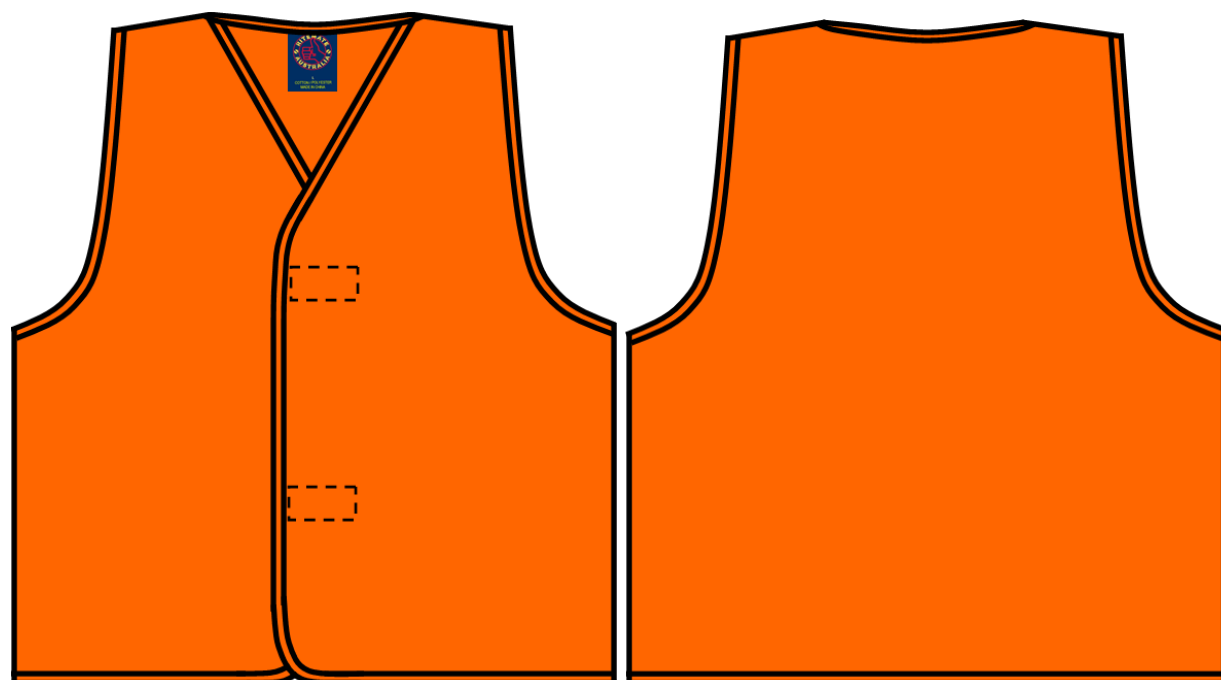

Knitted Hi Viz Top
RM4245 Hi Viz Warp Knit Vest

COMMERCIAL IN CONFIDENCE

Orange

Yellow

Pink

Features

- Extra Strength Velcro and Binding
- AS/NZS 4602.1:2011 for High Visibility Day Wear
- **Pink Colour is Classified as High Visibility Colour to Comply With AS/NZS 4602.1:2011**

Fabric

100% Polyester Warp Knit for Superior Colour Luminosity

Colour

Orange Yellow

Mesh Ventilation

Nil

Underarm Gusset Back Yoke

Tape Configuration

Nil

Front Body:
 Back Body:
 Arms:

Hi Visibility Application

Day time Night time

Size Range

XS - 4XL

Fabric Quality

Dimension Stability		+/-5%
Colour Fastness to Washing	Colour Change	4
	Colour Staining	4-5
Colour Fastness to Rubbing	Dry	3-4
	Wet	2-3
Colour Fastness to Light		4-5
Pilling		4