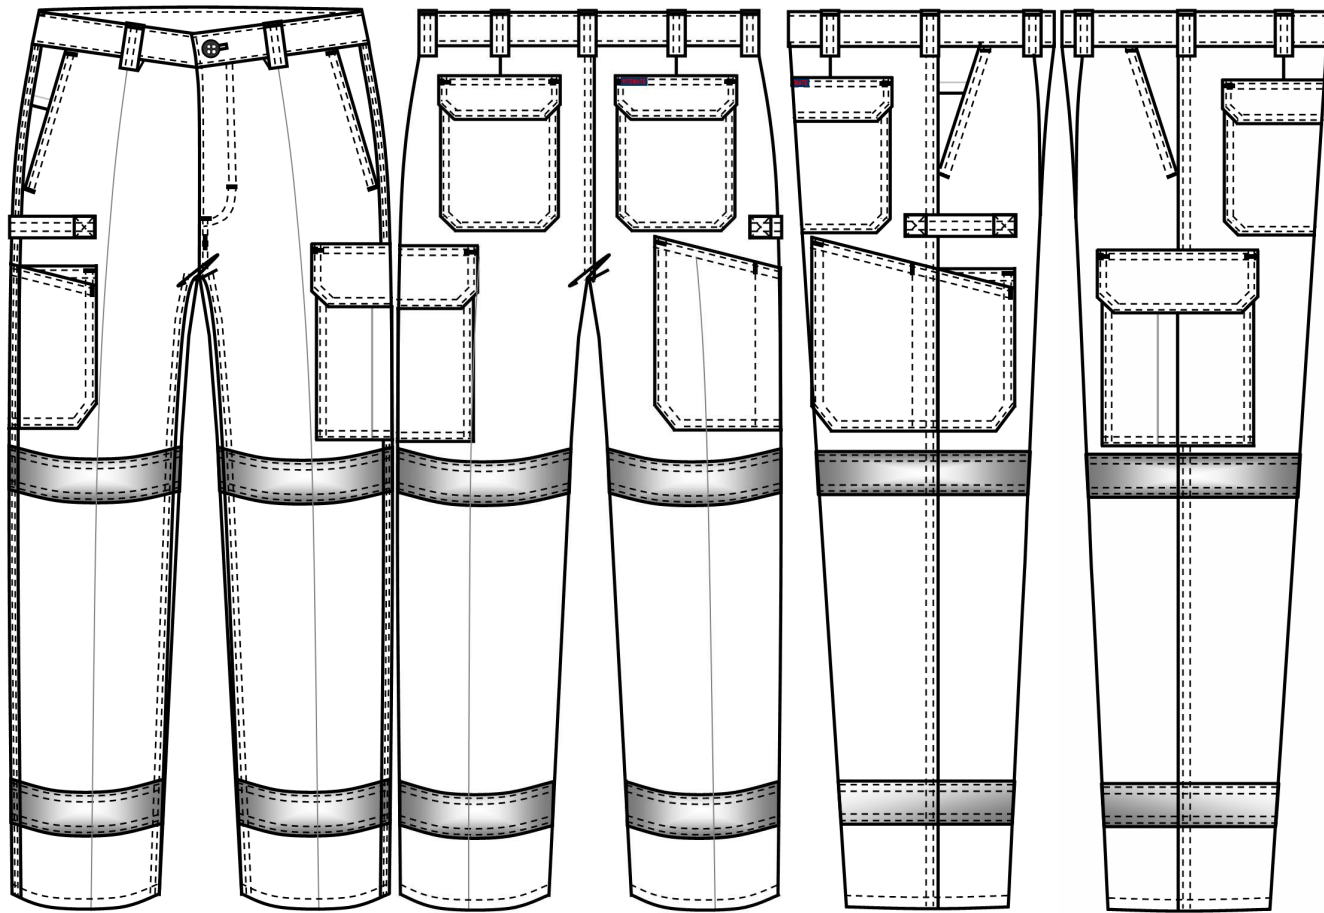

Ritemate Workwear Bottom

COMMERCIAL IN CONFIDENCE

RM1004RLW Light Weight Cargo Drill Trousers with Reflective Tape

UPF 50+   **Reflective Tape**

Features

- Superior Garment Assembly, Twin Needle Stitching and Bar-tacks for Extra Strength
- Classic and Functional Cargo Pockets
- Quality YKK Zippers
- AS 4399:2020 Standard for UPF50+
- AS/NZS 1906:4:2023 for High Visibility Night Wear

Fabric

Cotton Twill, 190gsm

Colour

Navy

Navy

Tape Configuration

Reflective Tape 50mm

one hoop on either side leg panels knee area
one hoop on either side of leg opening

Hi Visibility Application

Day time Night time

Size Range

72R – 112R 87S – 132S 79L – 94L

Fabric Quality

Dimension Stability	+/-3%	
Colour Fastness to Washing	Colour Change	4
	Colour Staining	4-5
Colour Fastness to Rubbing	Dry	3-4
	Wet	2-3
Colour Fastness to Light	4-5	
Tearing Strength	Warp	>=18 min N
	Weft	>=15 min N
UPF (AS 4399:2020)	50+	

Long Fit			
79L	84L	89L	94L
40	42.5	45	47.5
55	57.5	60	62.5
86	87	88	89
113	115	116	118

Major Points	Stout Fit									
	87S	92S	97S	102S	107S	112S	117S	122S	127S	132S
1/2 Waist	44	46.5	49	51.5	54	56.5	59	61.5	64	66.5
1/2 Hip	55	57.5	60	62.5	65	67.5	70	72.5	75	77.5
Inseam	75	77	78	79	81	83	85	87	88	89
Outleg	98	100	103	104	106	108	111	114	116	118